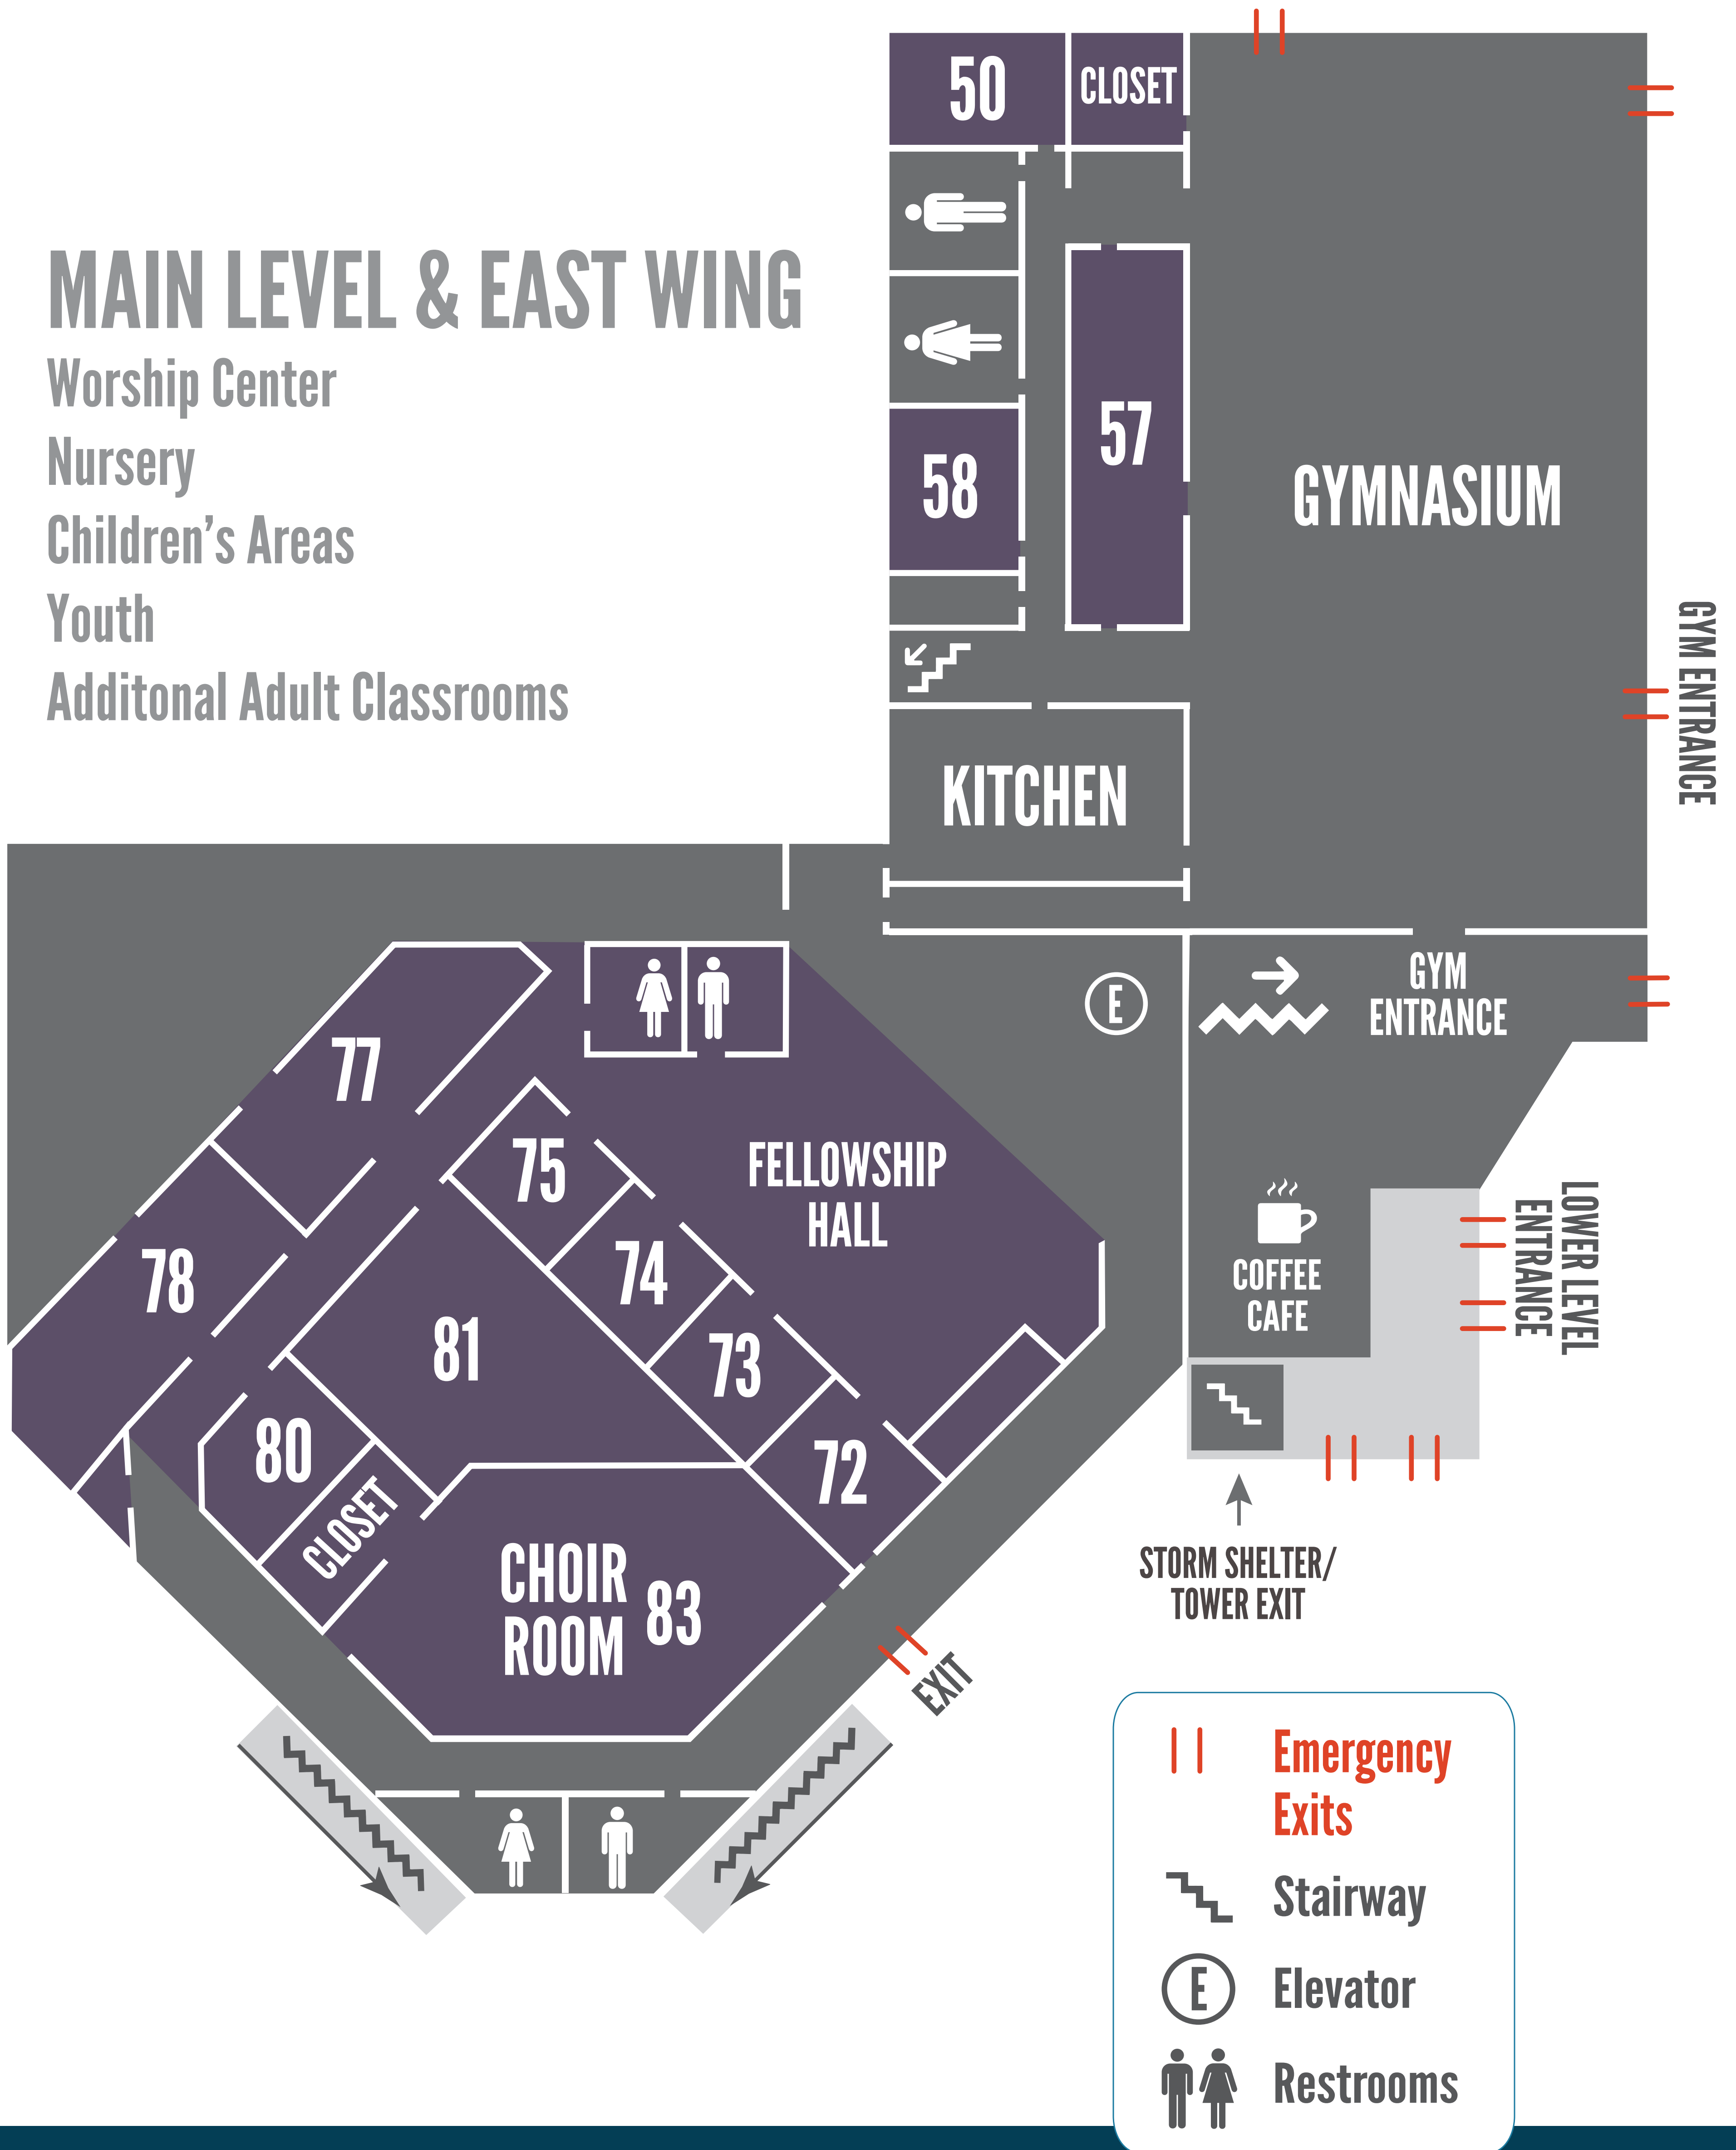

# MAIN LEVEL & EAST WING

Worship Center

Nursery

Children's Areas

Youth

Additional Adult Classrooms

# LOWER LEVEL

**911 Address:** Concord Baptist Church  
3724 W. Truman, Jefferson City, MO 65109